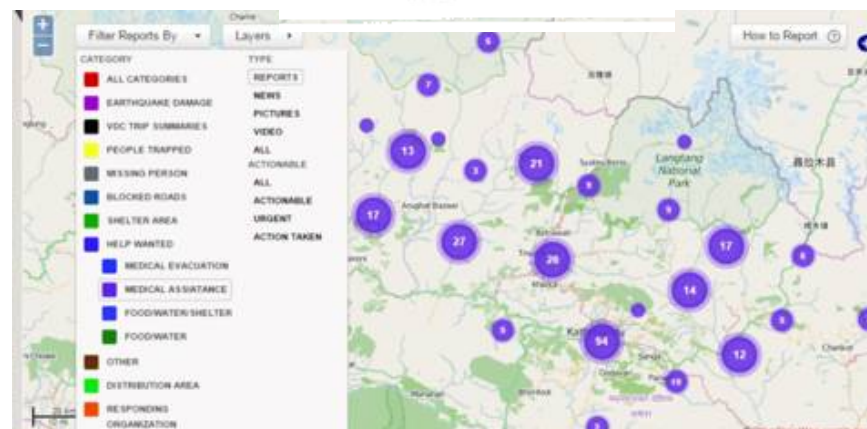

Overview

- **Prosopis juliflora is a drought-tolerant fast-growing tree species** originating from South and Central America with a high invasion potential in arid and **semi-arid areas** in Africa.
- **It was introduced in Somalia in the 1970s** and have spread vigorously since then.
- Despite being recognized as a serious issue in the country, **the actual scale of the problem is unknown.**

Detection of Prosopis Juliflora

Scaling up the mapping

- **Field data** collection is of **crucial importance** to develop mapping methodology by using remote sensed products.
- **Little information is available** as concern the location and the scale of prosopis spread in Somalia, especially in the South.
- The current **security situation** in Somalia, restricts the movements in the field of the international organizations.
- **Smartphones** have a great potentiality for **crowdsourcing** data collection in Somalia.
- SWALIM has a **widespread network** of professional links in Somalia.

- **SWALIM and JRC-EU** in collaboration with **IIASAs GEOWIKI team** are setting up a system for near real time monitoring of prosopis infested areas in Somalia.
- **IIASAs GEOWIKI team** has produced a **specific application** for Prosopis data collection.
- The Prosopis App functionality was verified by JRC and SWALIM experts

Prosopis

EXPLORE MY QUESTS LEADERBOARDS

Prosopis

Total Photos: 7341
Total Quests: 1335
Places visited: 7.492%

	This Week	Last Week	Total
1	Andreasst		29255
2	joachim89		26020
3	catalin_rusnac		17734
4	Shanneij		16283
5	pg7		12150
6	elcondorpasa		3380
7	niki1000		3000