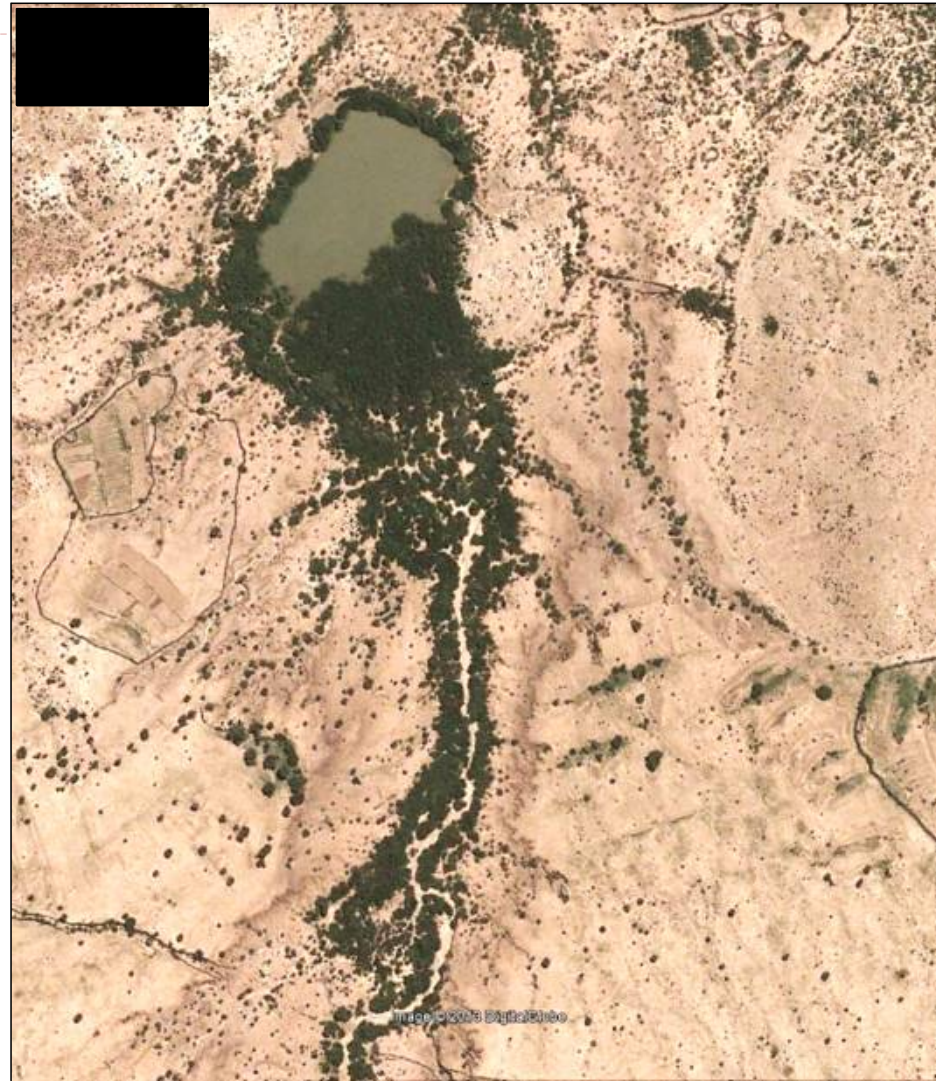

Overview

- **Prosopis juliflora is a drought-tolerant fast-growing tree species** originating from South and Central America with a high invasion potential in arid and **semi-arid areas** in Africa.
- **It was introduced in Somalia in the 1970s** and have spread vigorously since then.
- Despite being recognized as a serious issue in the country, **the actual scale of the problem is unknown.**

Detection of Prosopis Juliflora

Scaling up the mapping

- **Field data** collection is of **crucial importance** to develop mapping methodology by using remote sensed products.
- **Little information is available** as concern the location and the scale of prosopis spread in Somalia, especially in the South.
- The current **security situation** in Somalia, restricts the movements in the field of the international organizations.
- **Smartphones** have a great potentiality for **crowdsourcing** data collection in Somalia.
- SWALIM has a **widespread network** of professional links in Somalia.